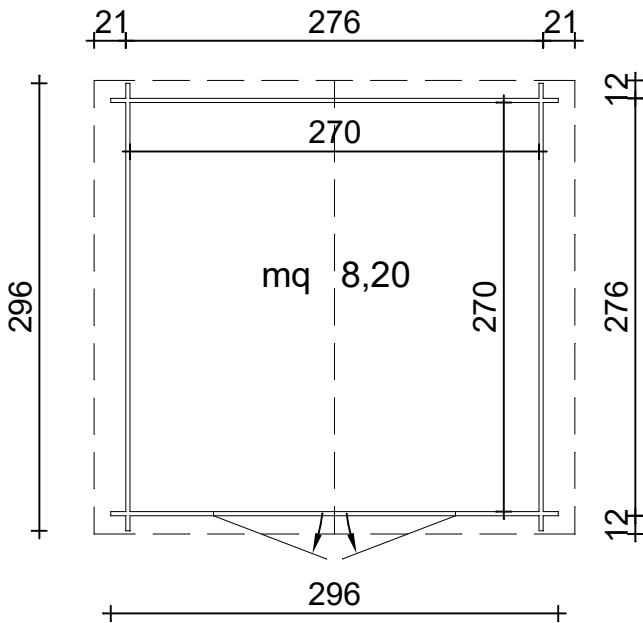

CASSETTA RITA

dim. 300 x 300 cm

PLANT

FRONT

SIDE

ROOF - 15 mm

FELT

included

FLOOR - 15 mm

not included

DOOR & WINDOW

x1

included