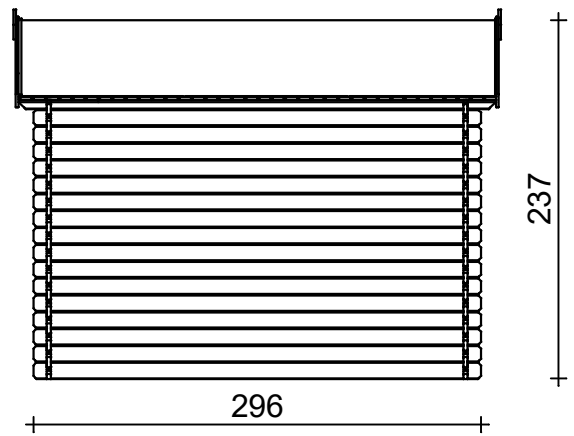

CASSETTA RITA

dim. 300 x 300 cm

PLANT

FRONT

SIDE

ROOF - 15 mm

FELT

included

FLOOR - 15 mm

not included

DOOR & WINDOW

x1

included