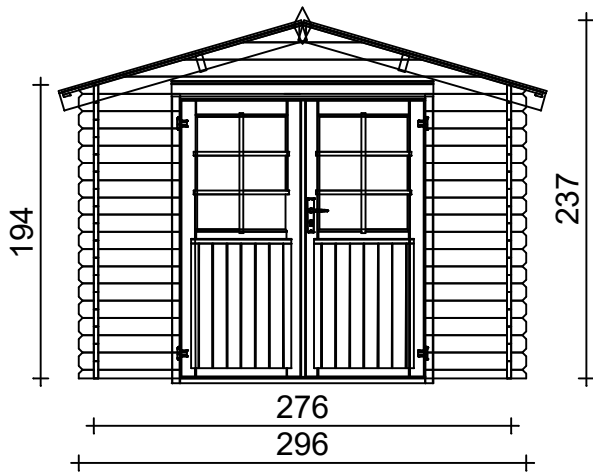

CASSETTA RITA

dim. 300 x 300 cm

PLANT

FRONT

SIDE

ROOF - 15 mm

FELT

included

FLOOR - 15 mm

not included

DOOR & WINDOW

x1

included