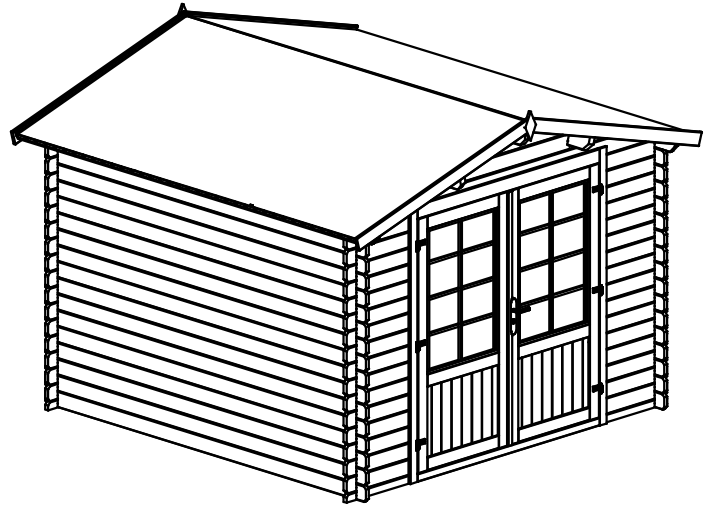

CASSETTA RITA

dim. 300 x 300 cm

PLANT

FRONT

SIDE

ROOF - 15 mm

FELT

included

FLOOR - 15 mm

not included

DOOR & WINDOW

x1

included