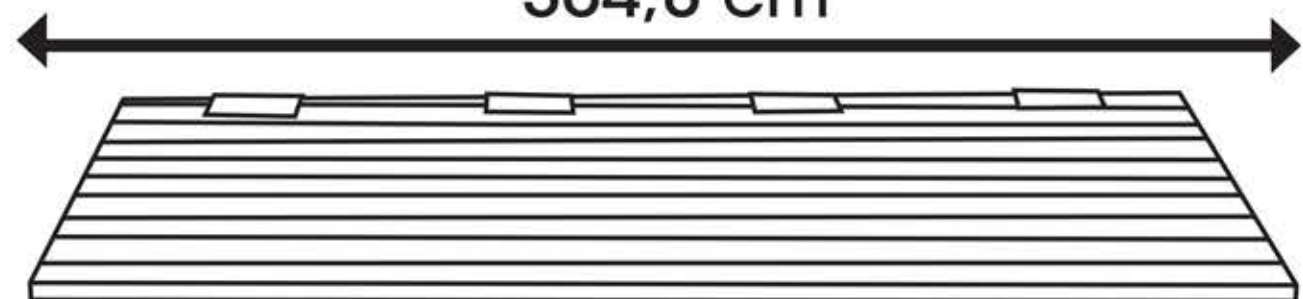

# 60295

8' x 10' Storage Shed (1 Window)

96 in.  
243,84 cm

120 in.  
304,8 cm

58.3 in.  
148,0 cm

75.4 in.  
191,5 cm

118 in.  
299,7 cm

96 in.  
243,8 cm

94 in.  
238,76 cm