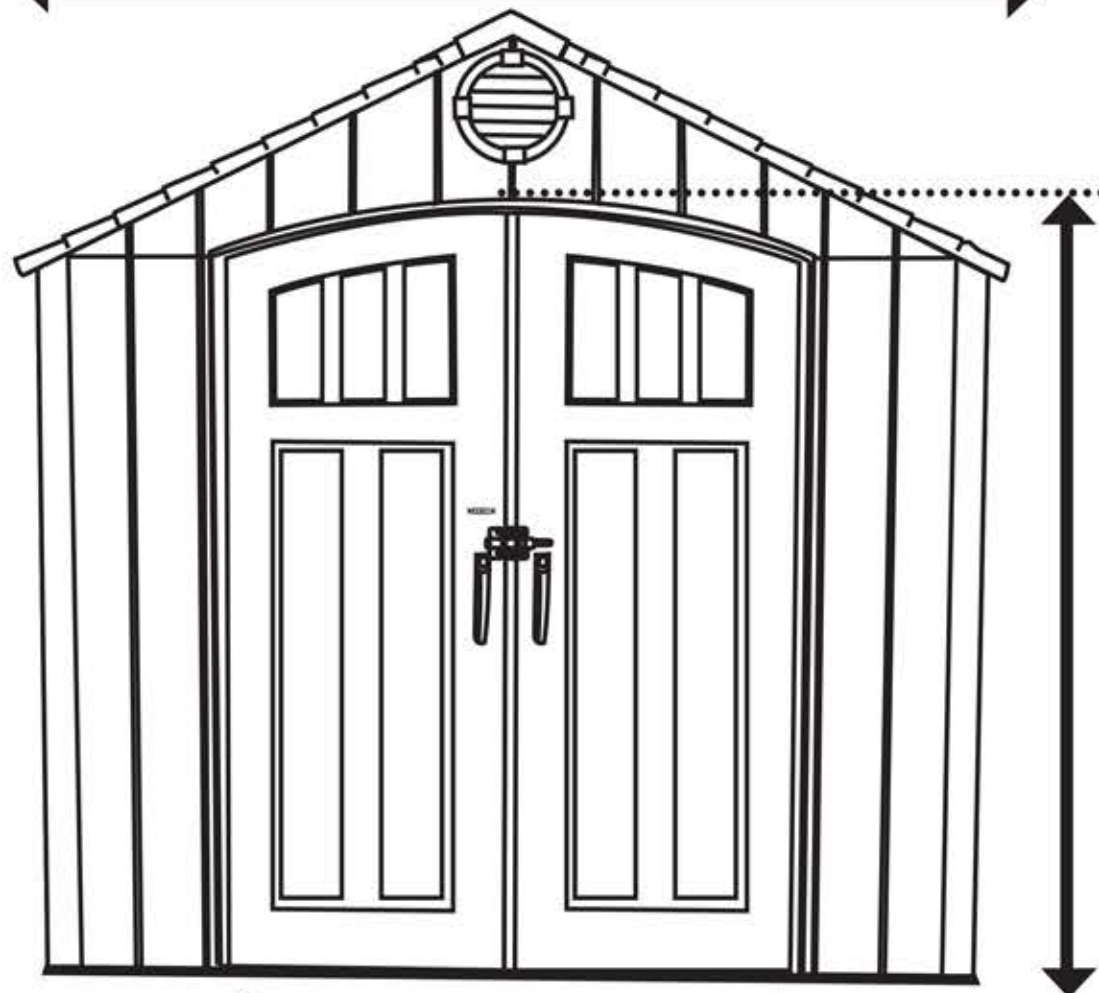

# 60295

8' x 10' Storage Shed (1 Window)

96 in.  
243,84 cm

120 in.  
304,8 cm

58.3 in.  
148,0 cm

75.4 in.  
191,5 cm

118 in.  
299,7 cm

96 in.  
243,8 cm

94 in.  
238,76 cm