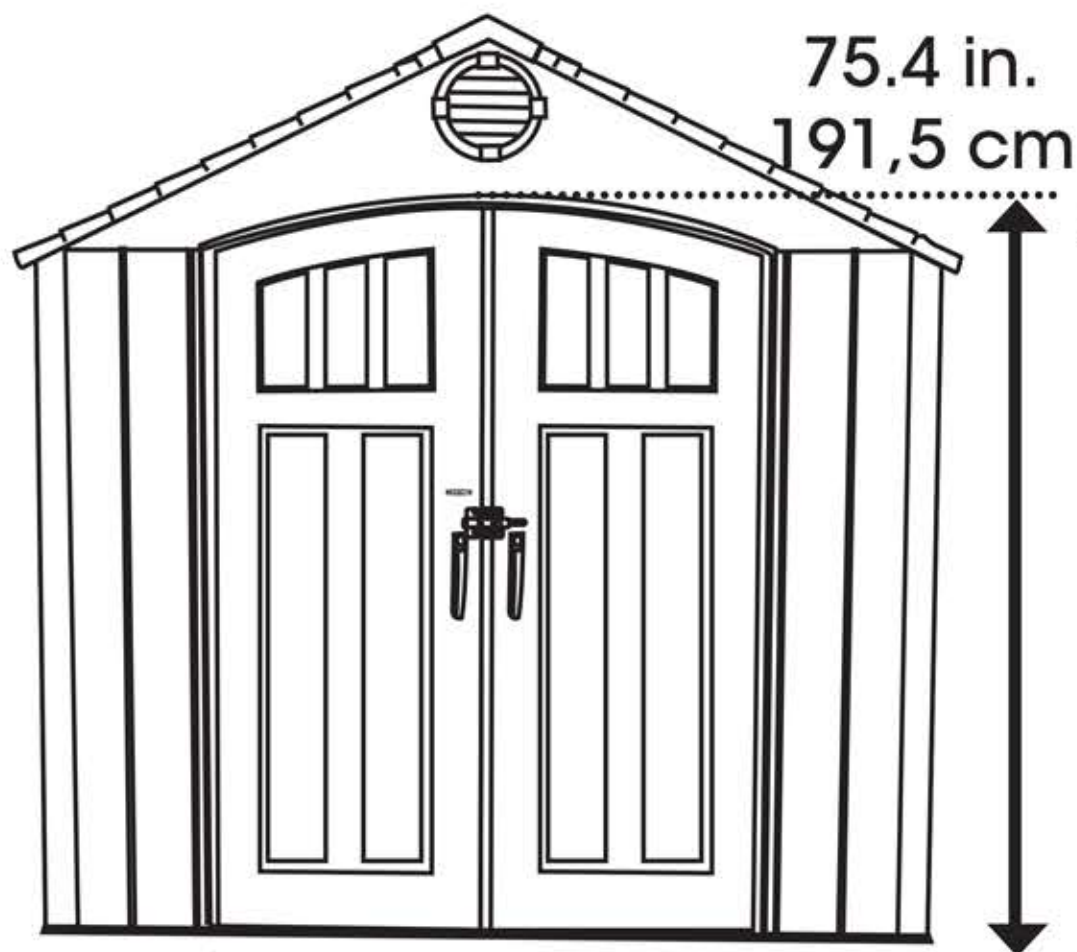

# 60318

15' x 8' Shed

96 in.  
243,8 cm

180 in.  
457,2 cm

96 in.  
243,84 cm

75.4 in.  
191,5 cm

58.3 in.  
148,0 cm

94 in.  
238,7 cm

178 in.  
452,1 cm