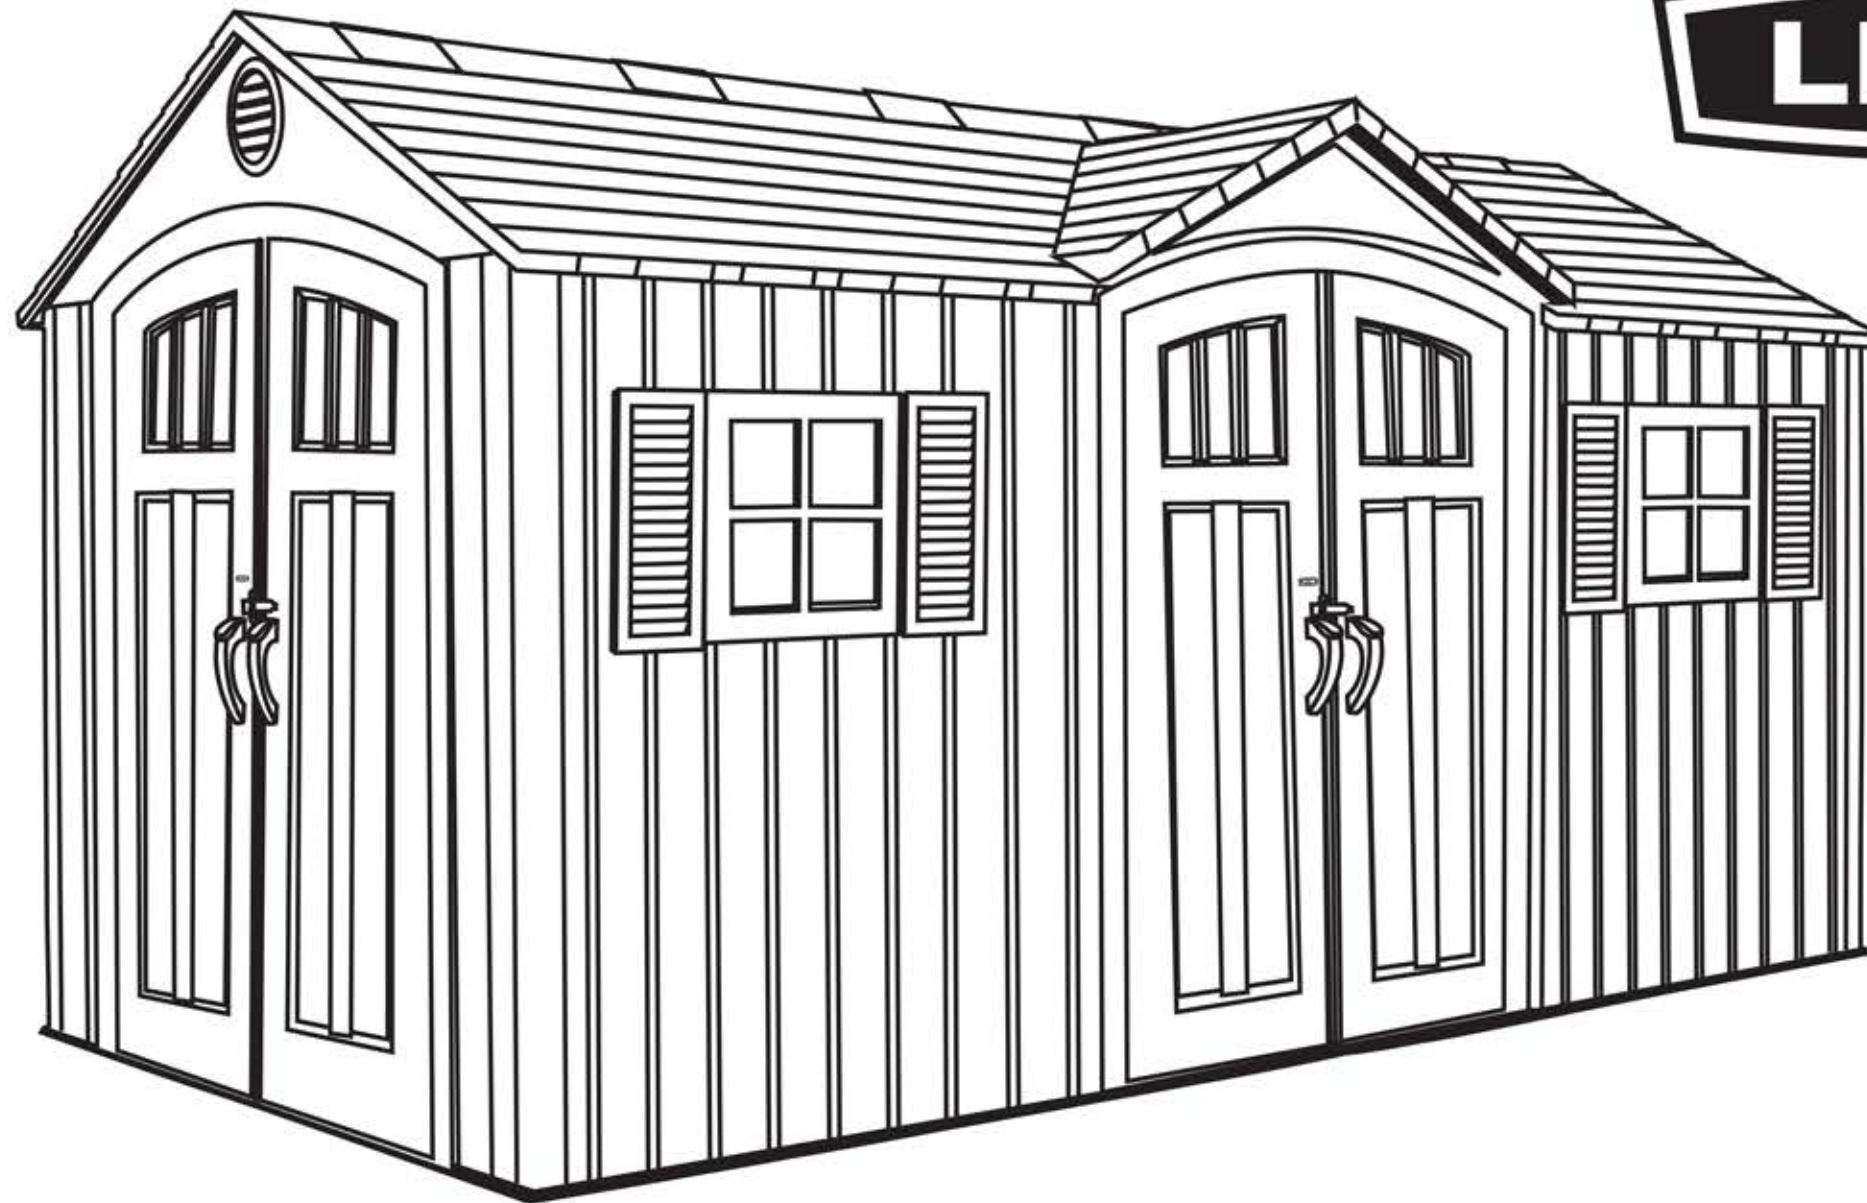

# 60318

15' x 8' Shed

96 in.  
243,8 cm

180 in.  
457,2 cm

96 in.  
243,84 cm

75.4 in.  
191,5 cm

58.3 in.  
148,0 cm

94 in.  
238,7 cm

178 in.  
452,1 cm